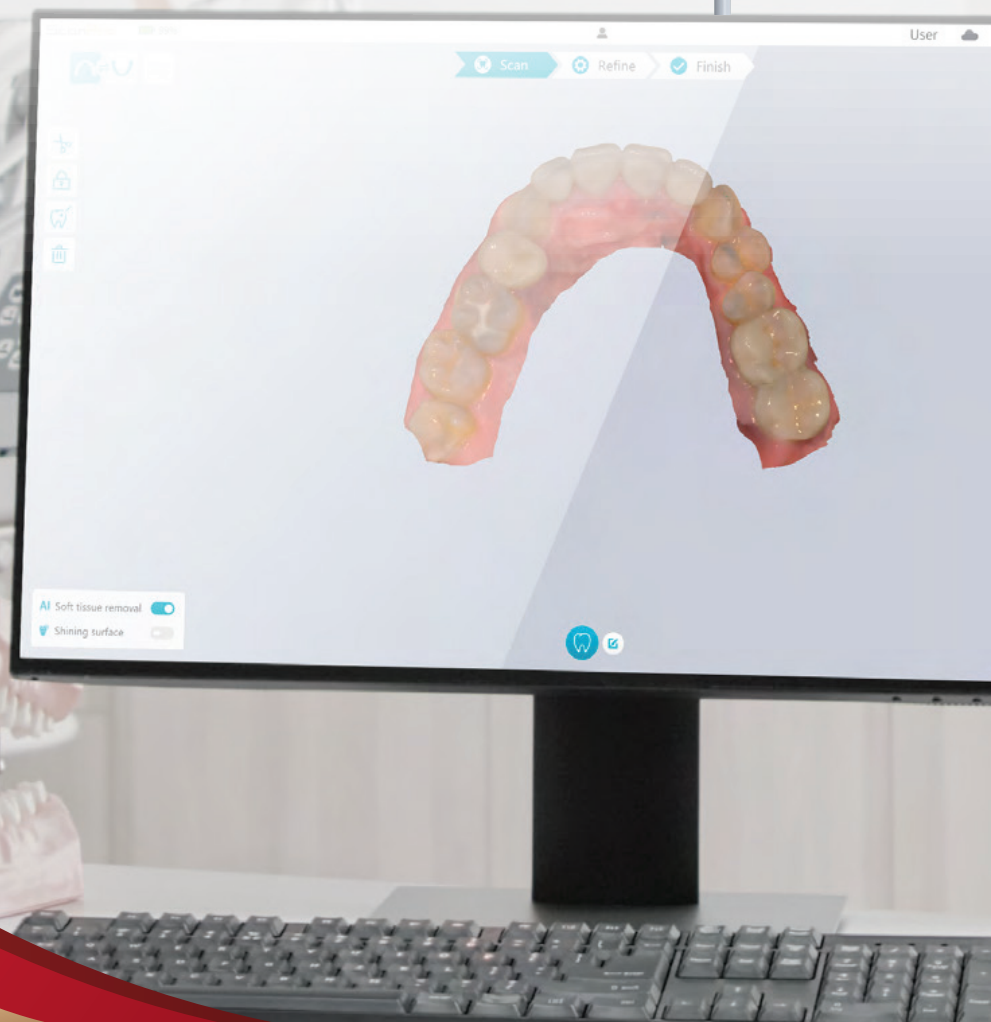

Your next gateway to **DIGITAL DENTISTRY**

The Iconic Intraoral Scanner

Essentially Powerful

The **i ScanPro** intraoral scanner is the perfect choice to enter digital dentistry with a cost effective, open ended, precise and easy to use workflow, that has the potential to elevate your dental practice and take it to a whole new level. Backed by years of experience and expertise in training and support, **Chairside** - assures a seamless integration of the **i ScanPro** with your practice, making it an effortless choice to enter digital dentistry and engage more patients with lifelike vivid color scans.

The **i ScanPro** scanning software offers essential functions in a user-friendly interface, with a range of tools at your disposal, including occlusal space check, undercut detection, and distance measurement, you can easily acquire and edit digital impressions and send them to your lab with confidence.

Features

Calibration Free

The FIRST scanner in the industry that eliminates the need for 3D and shade calibration.

Compact Design

Remarkably compact size and 198g lightweight design makes maneuvering effortless.

Intuitive and Versatile workflow

i ScanPro's intuitive and versatile workflow allows you to start scanning right away and change your approach at any time.

True tone capture

Highly advanced algorithms contributes to colors that are true to life. Your digital impressions are as accurate as possible and closely matches the patient's natural dentition.